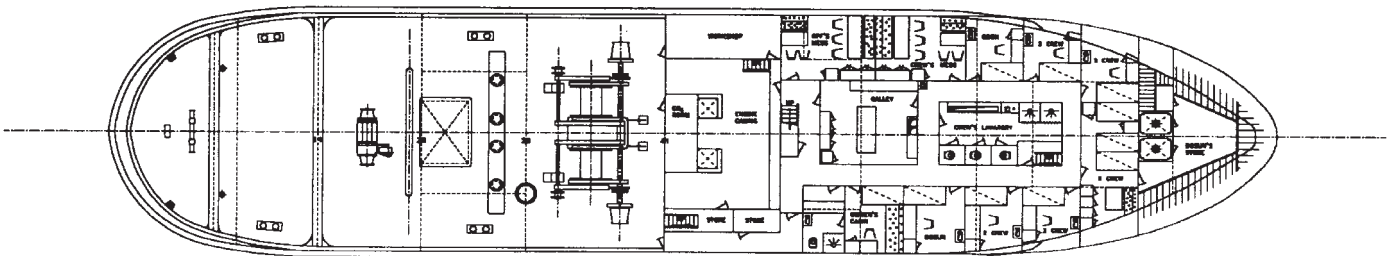

# SIROCCO / SUHAILI / SUMATRAS / SIMOON

'S - WIND CLASS' 102 TONS B.P.  
OCEAN TOWAGE AND SALVAGE TUG

PROFILE

LONG. FOC'SLE DECK

UPPER DECK

VIEW BELOW UPPER DECK

BOTTOM PLAN

PK-01