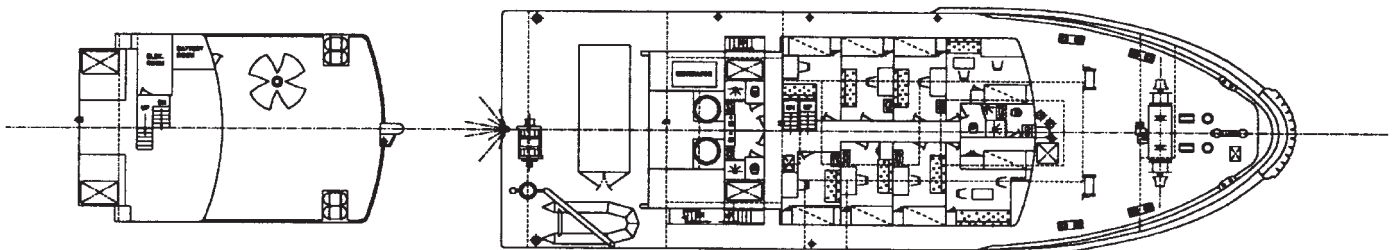

# SIROCCO / SUHAILI / SUMATRAS / SIMOON

'S - WIND CLASS' 102 TONS B.P.  
OCEAN TOWAGE AND SALVAGE TUG

PROFILE

LONG. FOC'SLE DECK

UPPER DECK

VIEW BELOW UPPER DECK

BOTTOM PLAN

PK-01