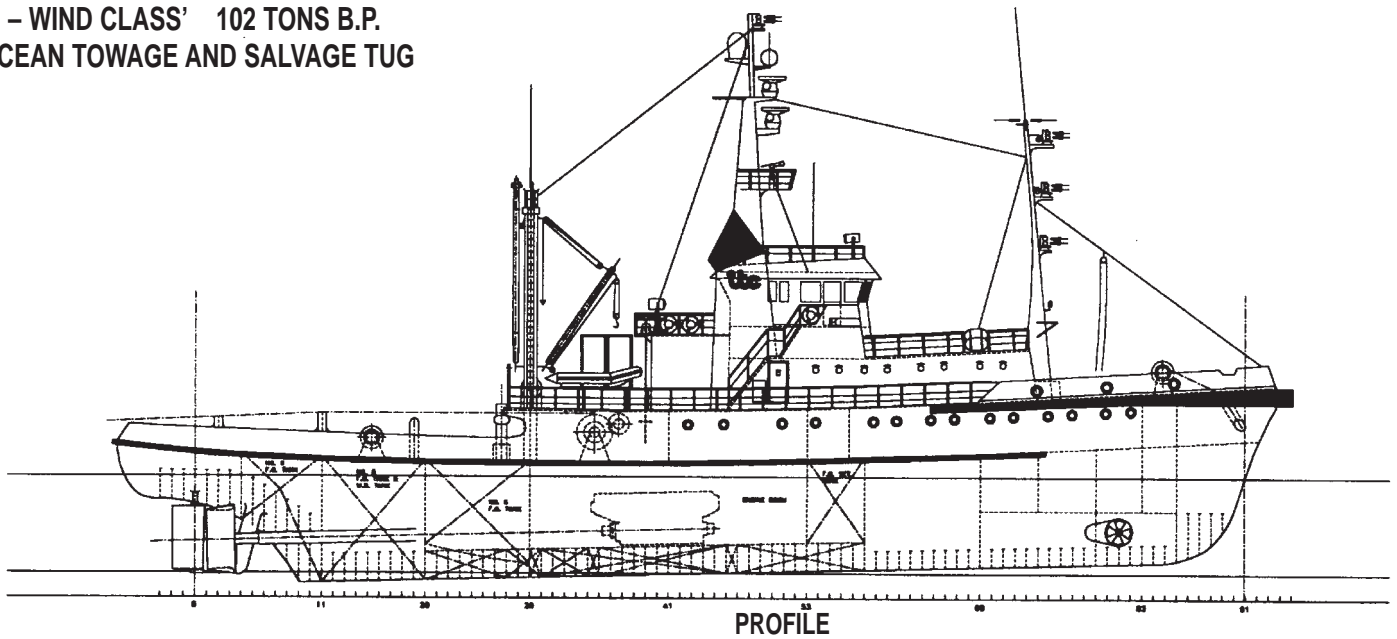

# SIROCCO / SUHAILI / SUMATRAS / SIMOON

'S - WIND CLASS' 102 TONS B.P.  
OCEAN TOWAGE AND SALVAGE TUG

PROFILE

LONG. FOC'SLE DECK

UPPER DECK

VIEW BELOW UPPER DECK

BOTTOM PLAN

PK-01