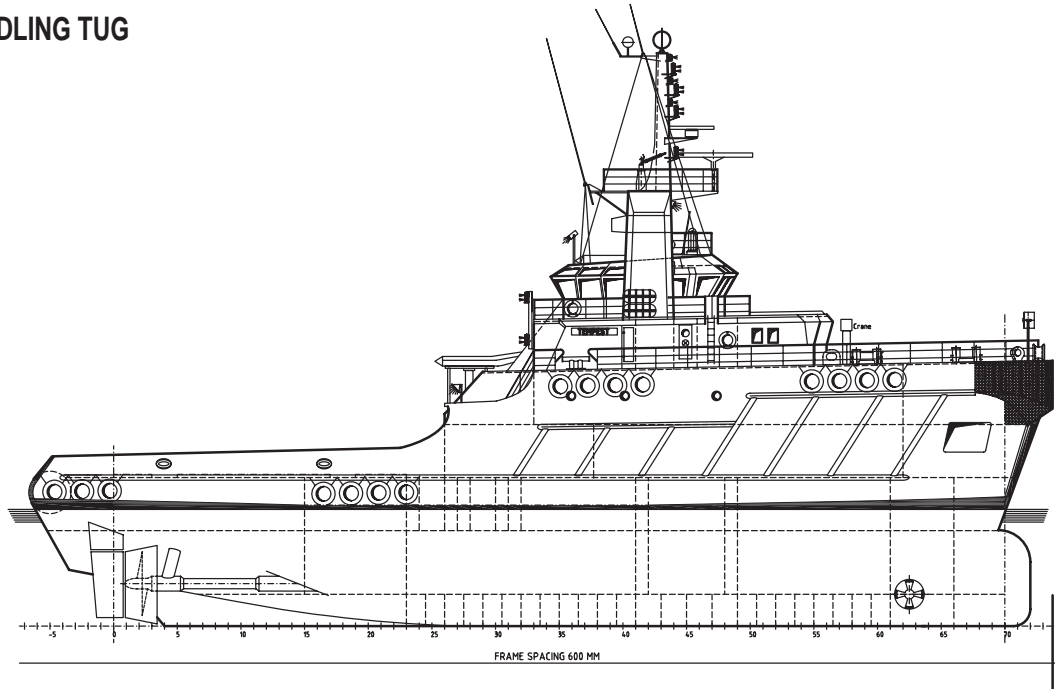

TEMPEST / TYPHOON

120 TONS B.P.
ANCHOR HANDLING TUG

International Transport Contractors Management B.V.
OCEAN TOWAGE * SALVAGE * HEAVY LIFT
133, Herenweg
2105 MG Heemstede
P.O. Box 19
2100 AA Heemstede
THE NETHERLANDS