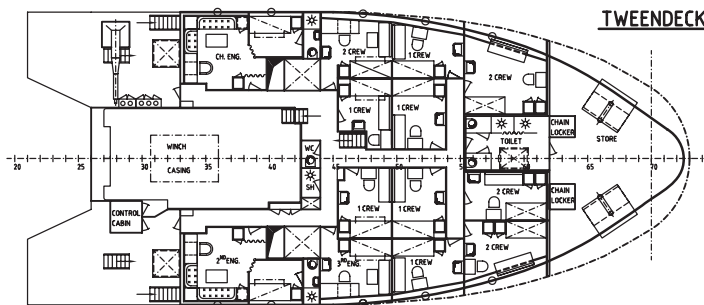

TEMPEST / TYPHOON

120 TONS B.P.
ANCHOR HANDLING TUG

International Transport Contractors Management B.V.
OCEAN TOWAGE * SALVAGE * HEAVY LIFT
133, Herenweg
2105 MG Heemstede
P.O. Box 19
2100 AA Heemstede
THE NETHERLANDS