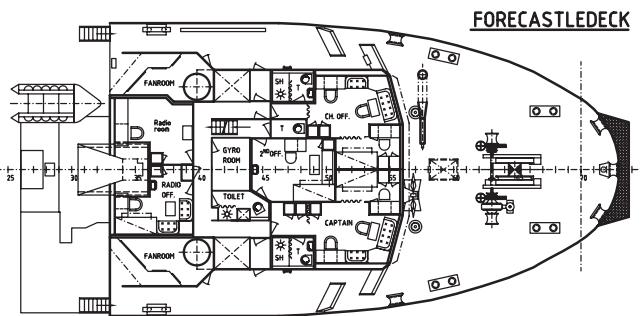

TEMPEST / TYPHOON

120 TONS B.P.
ANCHOR HANDLING TUG

International Transport Contractors Management B.V.
OCEAN TOWAGE * SALVAGE * HEAVY LIFT
133, Herenweg
2105 MG Heemstede
P.O. Box 19
2100 AA Heemstede
THE NETHERLANDS