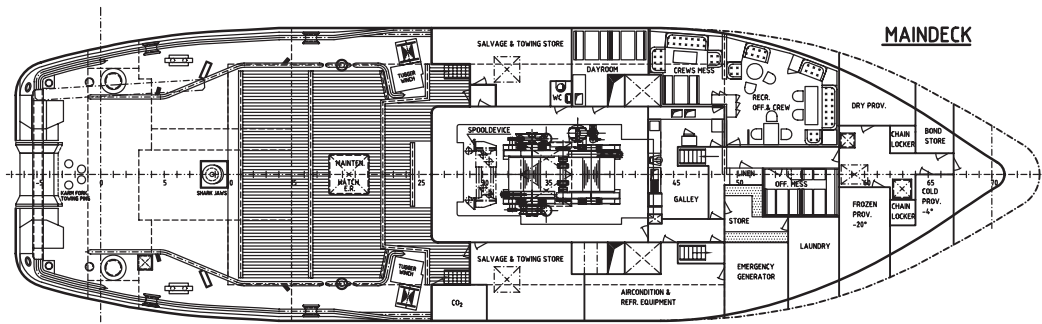

TEMPEST / TYPHOON

120 TONS B.P.
ANCHOR HANDLING TUG

International Transport Contractors Management B.V.
OCEAN TOWAGE * SALVAGE * HEAVY LIFT
133, Herenweg
2105 MG Heemstede
P.O. Box 19
2100 AA Heemstede
THE NETHERLANDS