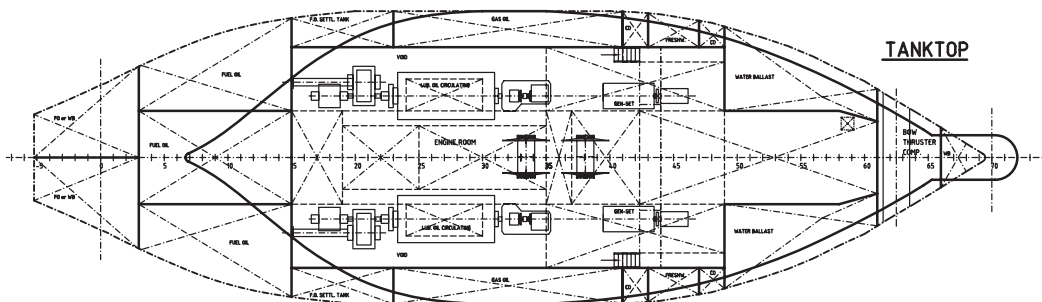

TEMPEST / TYPHOON

120 TONS B.P.
ANCHOR HANDLING TUG

International Transport Contractors Management B.V.
OCEAN TOWAGE * SALVAGE * HEAVY LIFT
133, Herenweg
2105 MG Heemstede
P.O. Box 19
2100 AA Heemstede
THE NETHERLANDS