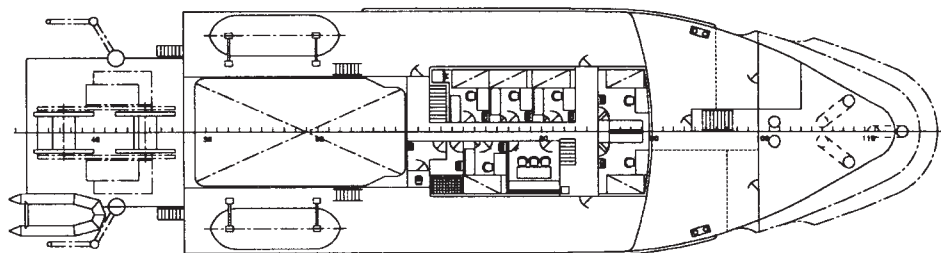

SABLE CAPE

'S — CAPE CLASS' 110 TONS B.P.
OCEAN TOWAGE AND SALVAGE TUG

PROFILE

LONG. FOC'SLE DECK

UPPER DECK

BOTTOM PLAN

PR-01

International Transport Contractors Management B.V.
OCEAN TOWAGE * SALVAGE * HEAVY LIFT
133, Herenweg
2105 MG Heemstede
P.O. Box 19
2100 AA Heemstede
THE NETHERLANDS