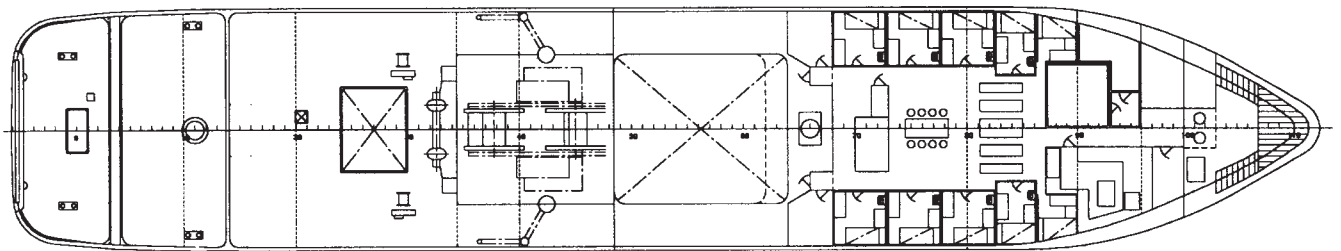

SABLE CAPE

'S — CAPE CLASS' 110 TONS B.P.
OCEAN TOWAGE AND SALVAGE TUG

PROFILE

LONG. FOC'SLE DECK

UPPER DECK

BOTTOM PLAN

PR-01

International Transport Contractors Management B.V.
OCEAN TOWAGE * SALVAGE * HEAVY LIFT
133, Herenweg
2105 MG Heemstede
P.O. Box 19
2100 AA Heemstede
THE NETHERLANDS