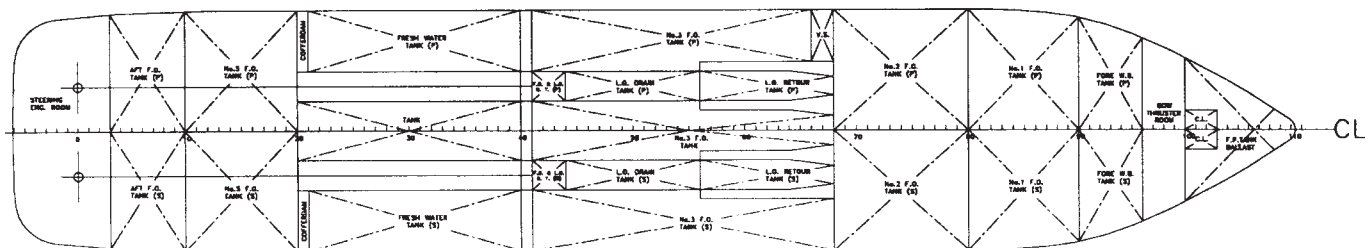

SABLE CAPE

'S — CAPE CLASS' 110 TONS B.P.
OCEAN TOWAGE AND SALVAGE TUG

PROFILE

LONG. FOC'SLE DECK

UPPER DECK

BOTTOM PLAN

PR-01

International Transport Contractors Management B.V.
OCEAN TOWAGE * SALVAGE * HEAVY LIFT
133, Herenweg
2105 MG Heemstede
P.O. Box 19
2100 AA Heemstede
THE NETHERLANDS