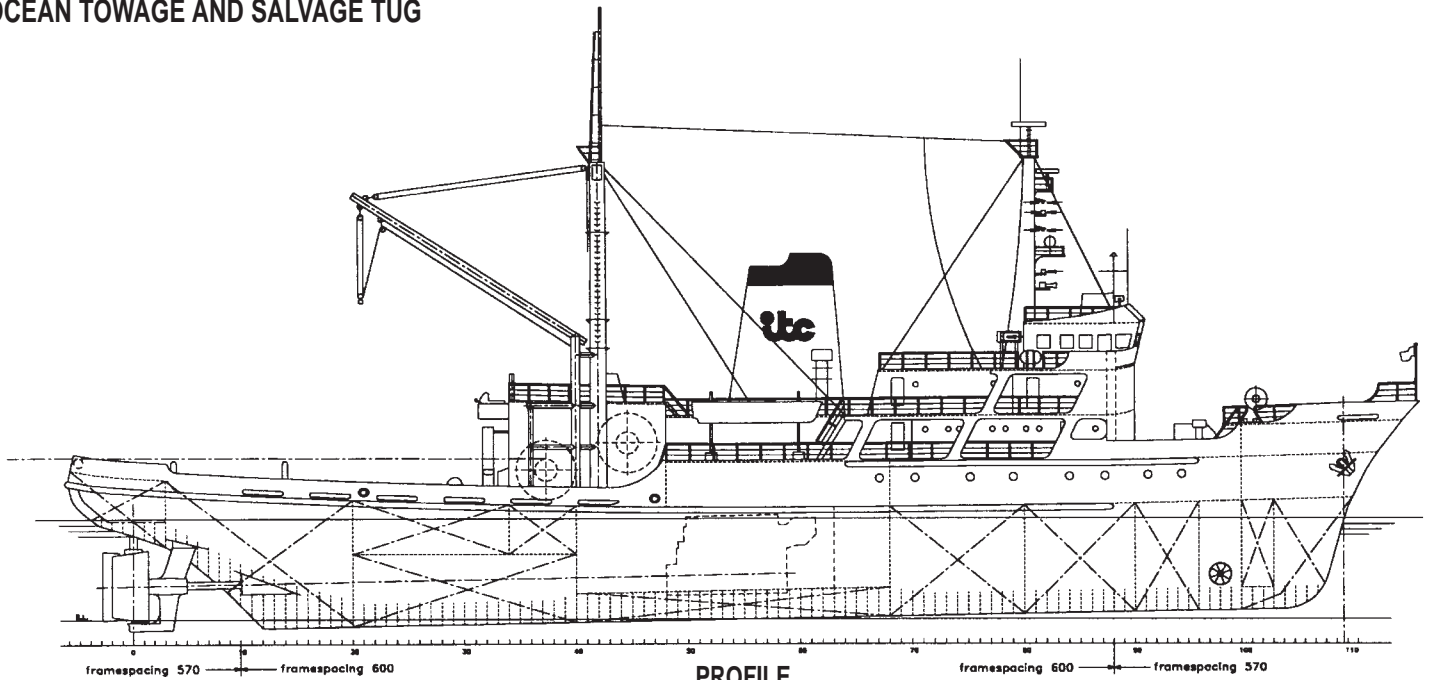

SABLE CAPE

'S — CAPE CLASS' 110 TONS B.P.
OCEAN TOWAGE AND SALVAGE TUG

PROFILE

LONG. FOC'SLE DECK

UPPER DECK

BOTTOM PLAN

PR-01

International Transport Contractors Management B.V.
OCEAN TOWAGE * SALVAGE * HEAVY LIFT
133, Herenweg
2105 MG Heemstede
P.O. Box 19
2100 AA Heemstede
THE NETHERLANDS