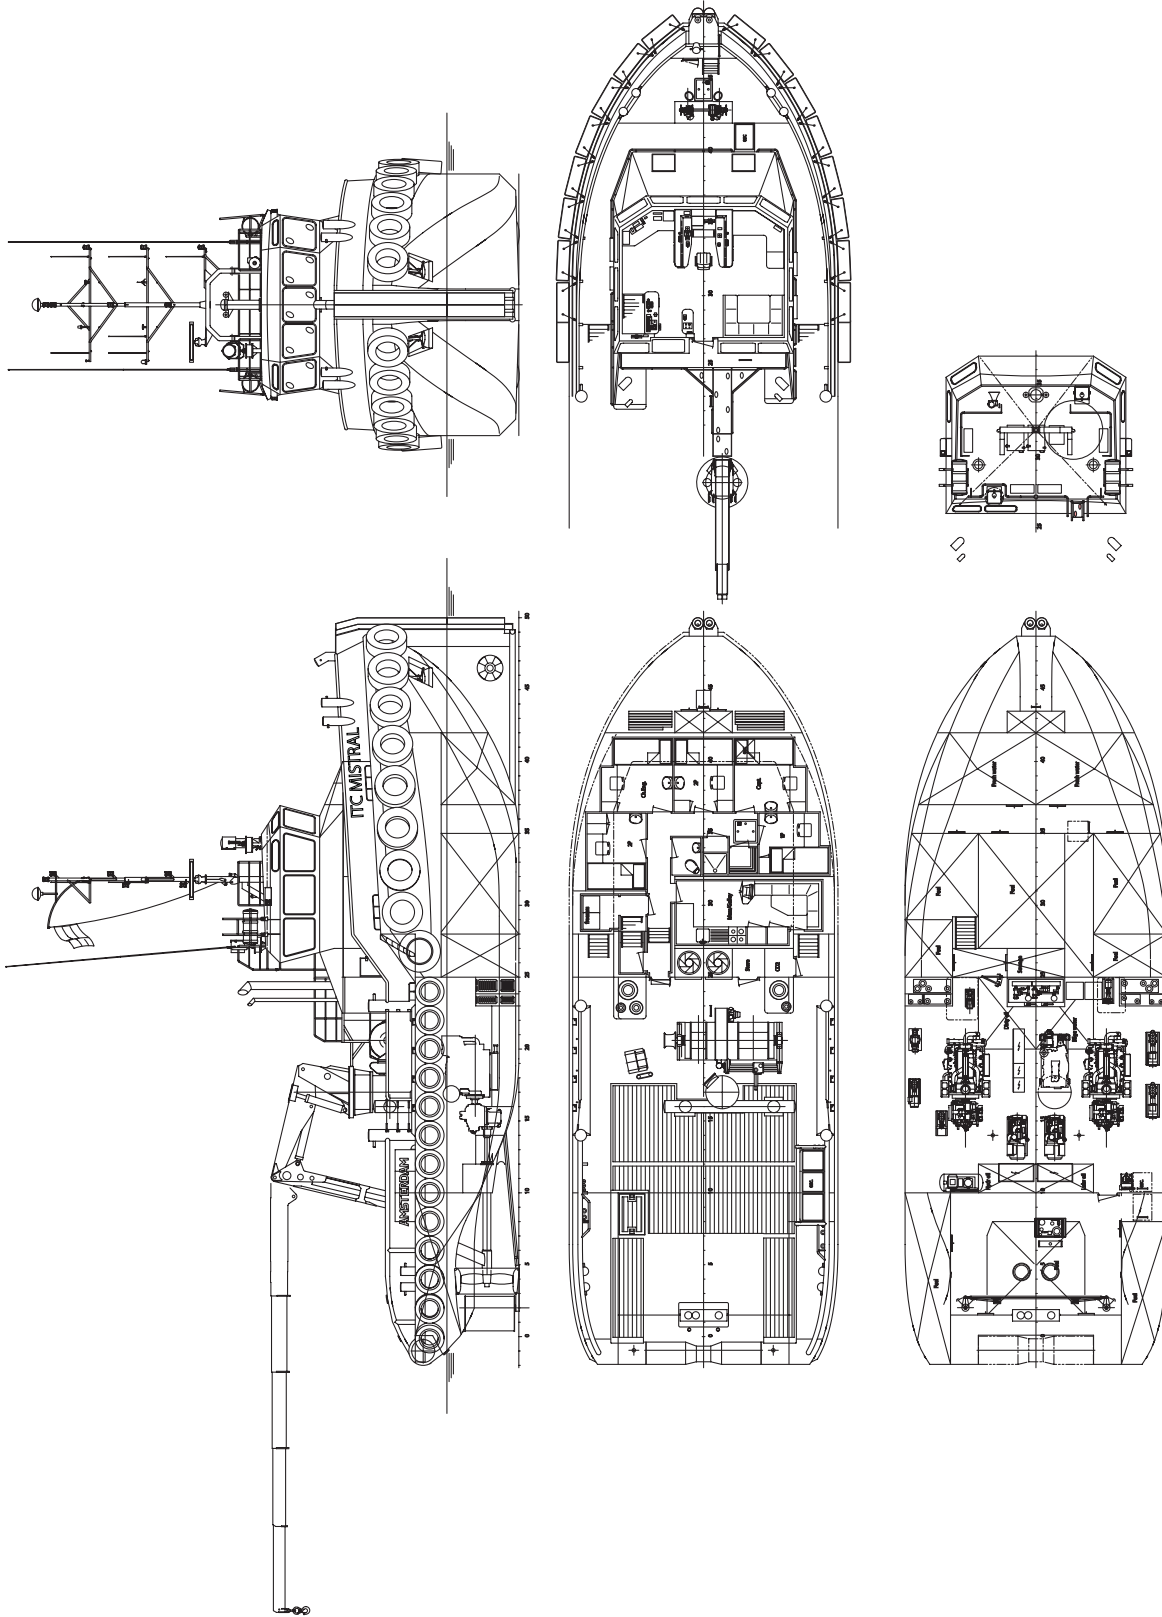

ITC MISTRAL / ITC MELTEMI

31 / 34 TONS B.P.
MULTIPURPOSE SUPPORT VESSEL
Damen Shoalbuster 2609

PL5/08

International Transport Contractors Management B.V.
OFFSHORE * TOWAGE * SALVAGE
133, Herenweg
2105 MG Heemstede
P.O. Box 19
2100 AA Heemstede
THE NETHERLANDS