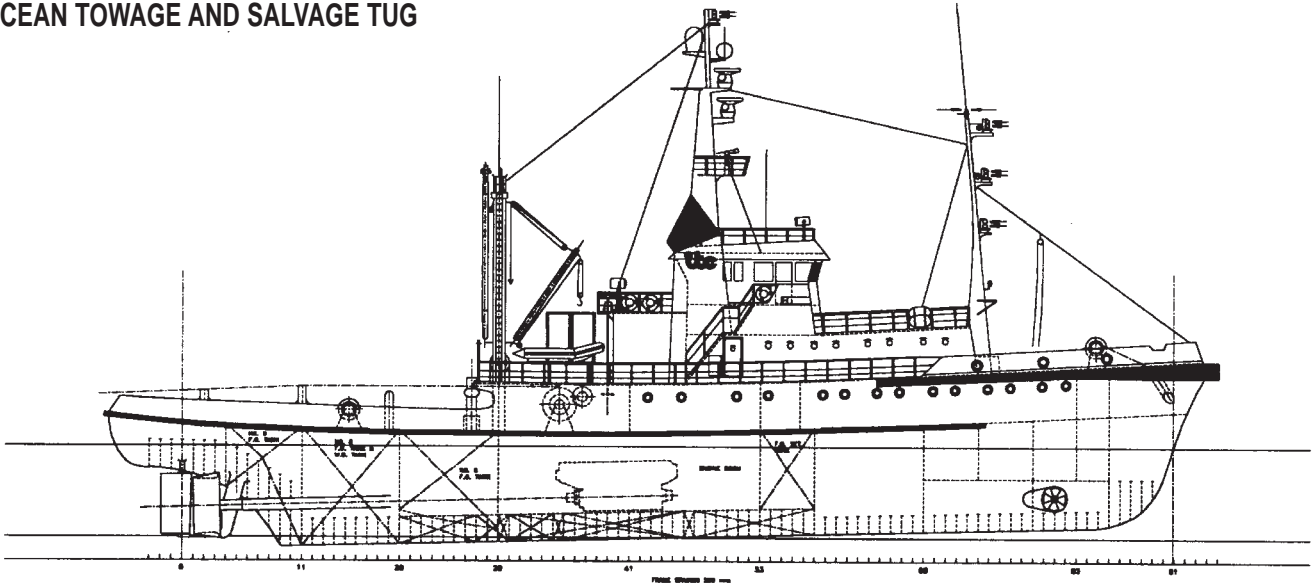

# KARAR

102 TONS B.P.  
OCEAN TOWAGE AND SALVAGE TUG

LOWER BRIDGE DECK

FORECASTLE DECK

UPPER DECK

VIEW BELOW UPPER DECK

International Transport Contractors Management B.V.  
OCEAN TOWAGE \* SALVAGE \* HEAVY LIFT  
133, Herenweg  
2105 MG Heemstede  
P.O. Box 19  
2100 AA Heemstede  
THE NETHERLANDS