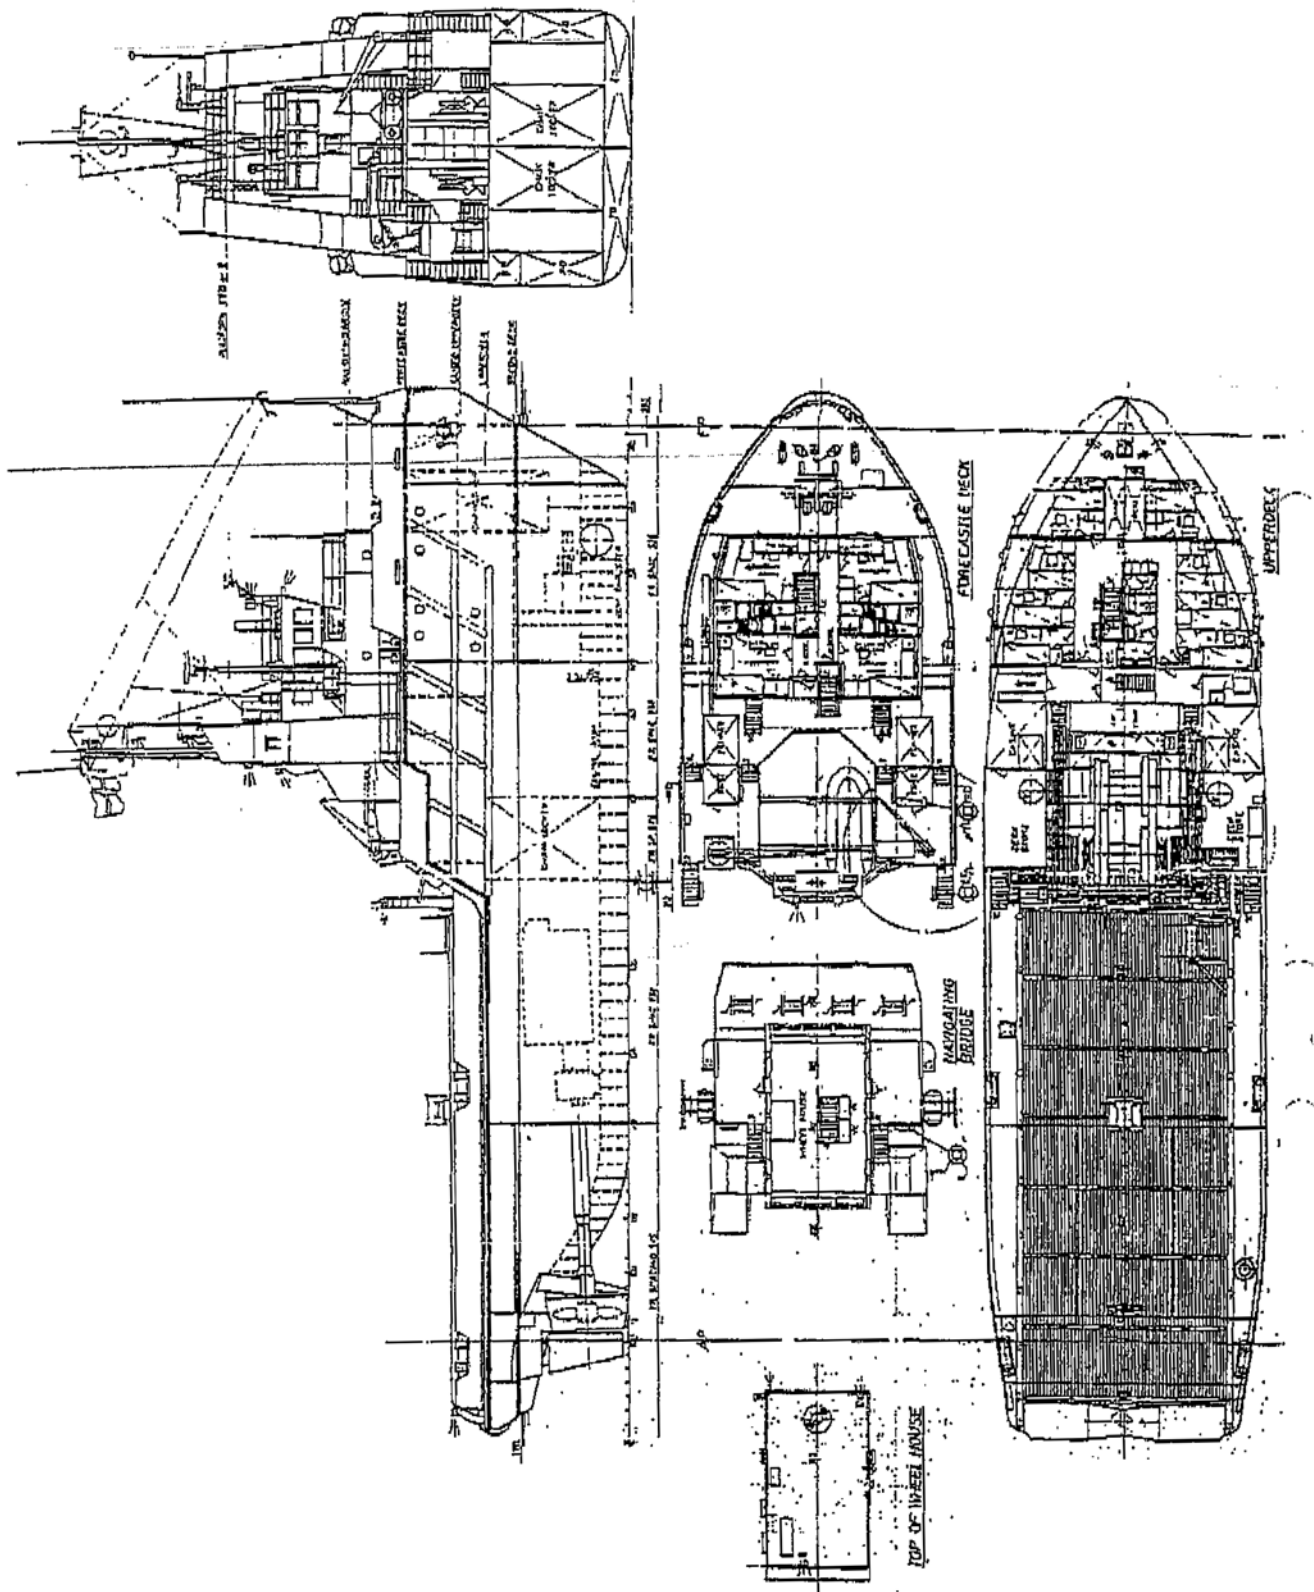

HERKULES

100 TONS B.P.
TOWING AND ANCHOR HANDLING TUG

PK-01

International Transport Contractors Management B.V.
OCEAN TOWAGE * SALVAGE * HEAVY LIFT
133, Herenweg
2105 MG Heemstede
P.O. Box 19
2100 AA Heemstede
THE NETHERLANDS