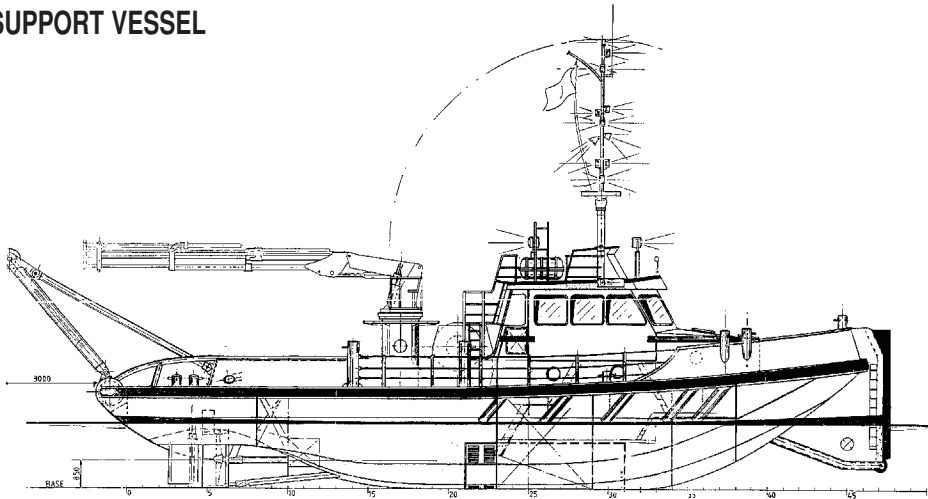

ELIZABETH

DAMEN SHOALBUSTER 2509 MULTIPURPOSE SUPPORT VESSEL

PP5/08

International Transport Contractors Management B.V.
OFFSHORE * OCEAN TOWAGE * SALVAGE * HEAVY LIFT
133, Herenweg
2105 MG Heemstede
P.O. Box 19
2100 AA Heemstede
THE NETHERLANDS