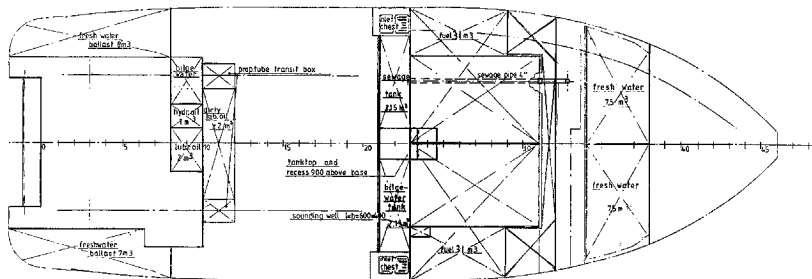

ELIZABETH

DAMEN SHOALBUSTER 2509 MULTIPURPOSE SUPPORT VESSEL

PP5/08

International Transport Contractors Management B.V.
OFFSHORE * OCEAN TOWAGE * SALVAGE * HEAVY LIFT
133, Herenweg
2105 MG Heemstede
P.O. Box 19
2100 AA Heemstede
THE NETHERLANDS