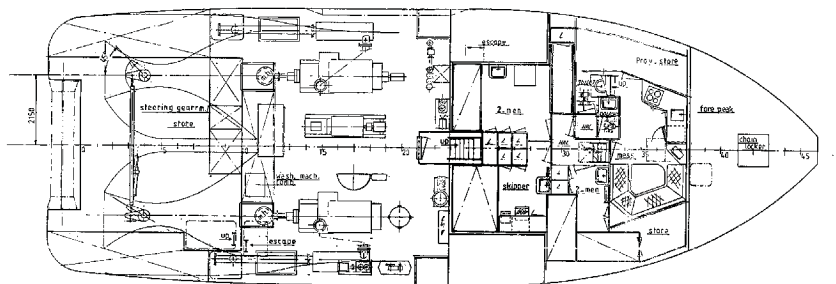

ELIZABETH

DAMEN SHOALBUSTER 2509 MULTIPURPOSE SUPPORT VESSEL

PP5/08

International Transport Contractors Management B.V.
OFFSHORE * OCEAN TOWAGE * SALVAGE * HEAVY LIFT
133, Herenweg
2105 MG Heemstede
P.O. Box 19
2100 AA Heemstede
THE NETHERLANDS