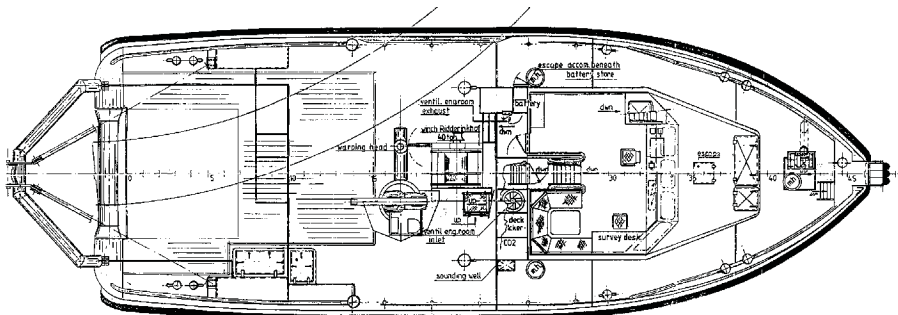

ELIZABETH

DAMEN SHOALBUSTER 2509 MULTIPURPOSE SUPPORT VESSEL

PP5/08

International Transport Contractors Management B.V.
OFFSHORE * OCEAN TOWAGE * SALVAGE * HEAVY LIFT
133, Herenweg
2105 MG Heemstede
P.O. Box 19
2100 AA Heemstede
THE NETHERLANDS